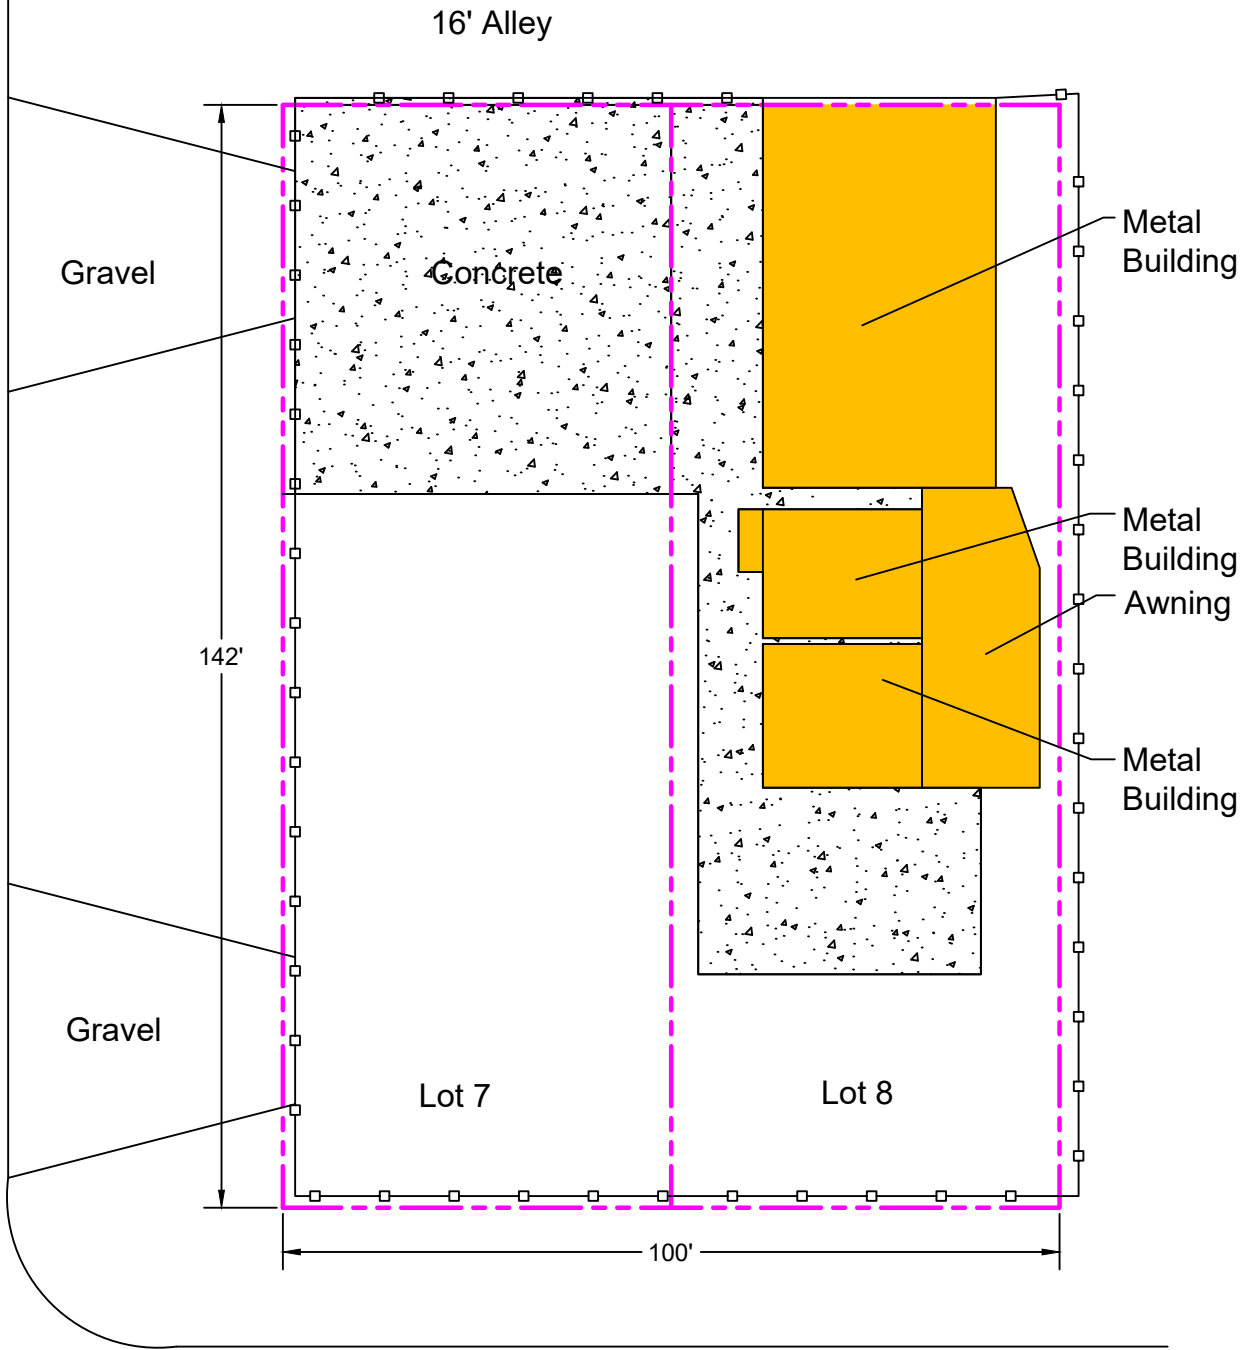

Mabelvale Main Street

East 3rd Street Sketch

City of Little Rock Planning & Development

Case No: Z-4320-A

Name: Pineda Callejas

Location: 9811 Mabelvale Main
Street

Title: Short-form PCD